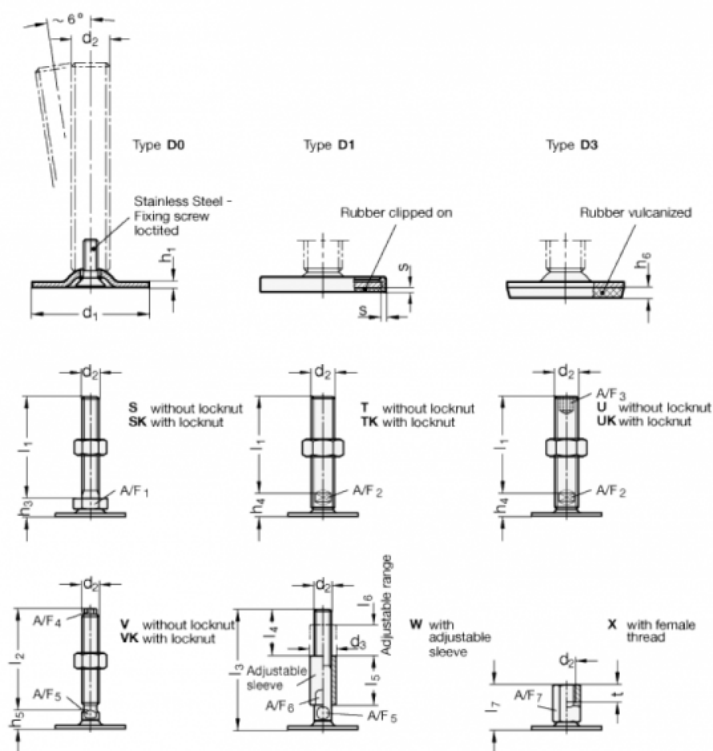

Article number: 204140M16125D3TK
 Description: E+G levelling foot
 GN 41-40-M16-125-D3-TK
 Note: TK With nut, Wrench flat at the bottom

Measures

- A/F2 = 12
- d1 = 40
- d2 = M16
- h1 = 2
- h4 = 17
- h6 = 3.5
- l1 = 125
- s =